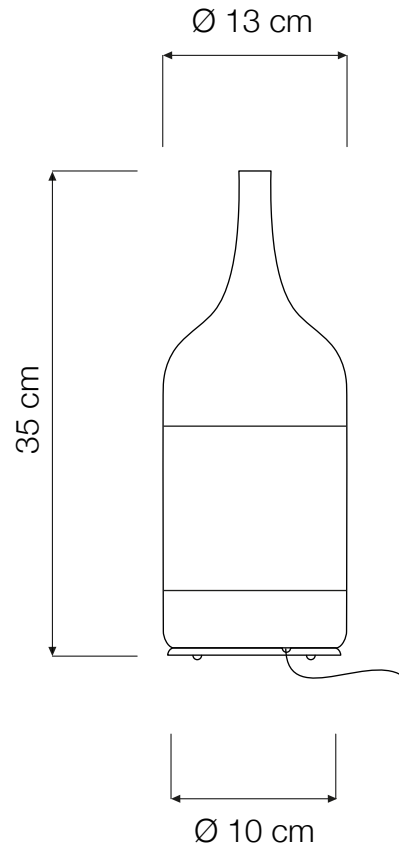

## TABLE LAMP

**Luce liquida 1** (Ø 13 x 35 cm) max 40W | E14 (230V) - E12 (120V)  
LED bulbs compatible | rec. LED 6W

Led color temperature recommended:  
neutral white 4200 °K / warm white 2700 °K

### COLOR

INCLUDES 200 CM CORD AND SWITCH.  
BULBS ARE NOT INCLUDED.

AVAILABLE WITH ELECTRONIC [LED DIMMER](#).

RECYCLED CARDBOARD

PROUDLY DESIGNED AND MADE  
IN ROME | ITALY

RESPONSIBLE HANDMADE  
QUALITY